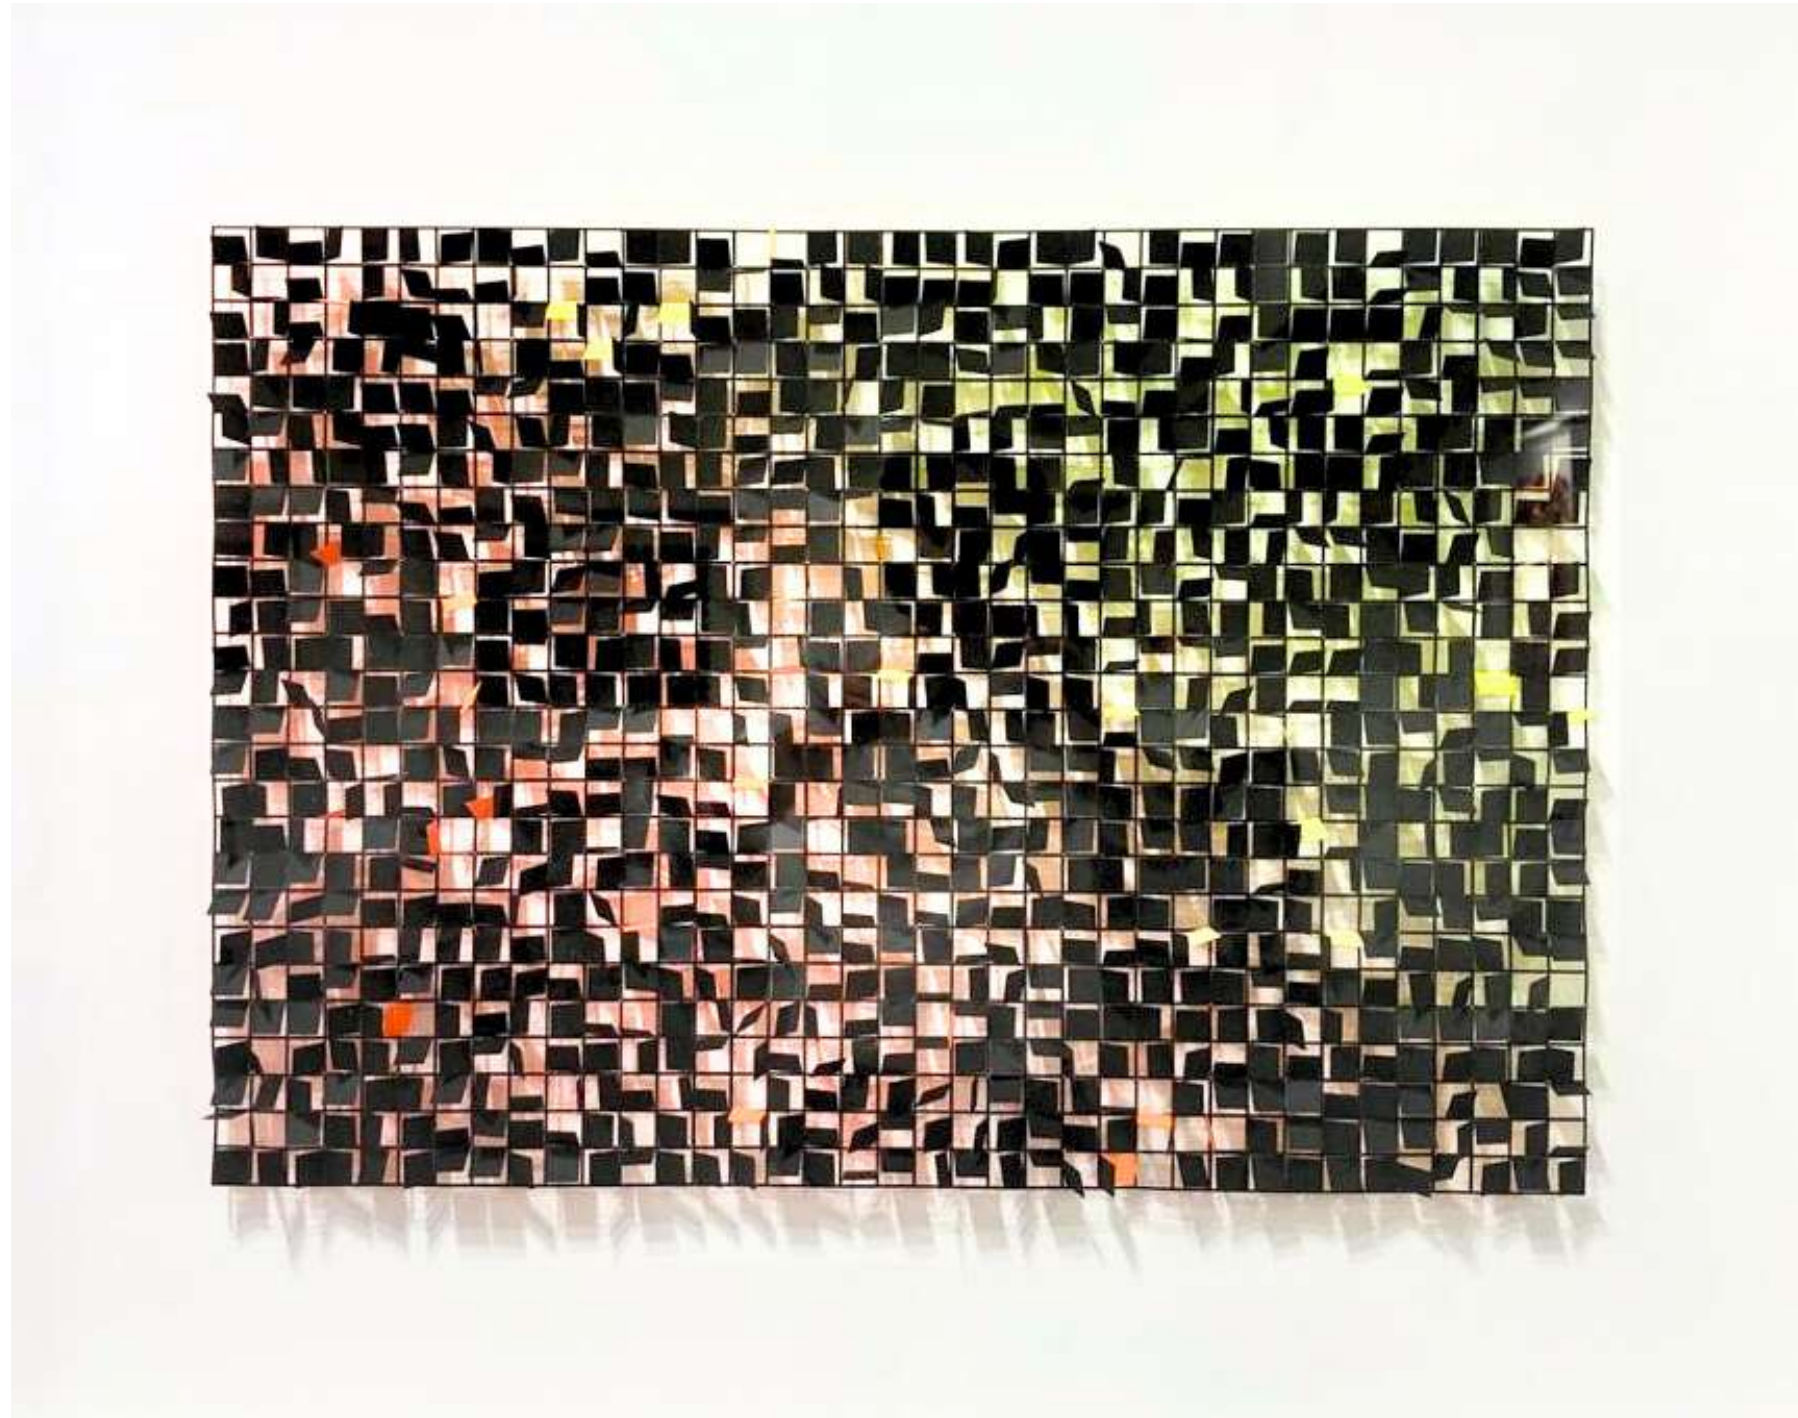

*Acrylic and ink on fine art paper, pins,
foam board and acrylic case*

Green crests

106,5x88x7cm

*Acrylic and ink on fine art paper, pins,
foam board and acrylic case*

Aqueous lite

106,5x88x7cm

*Acrylic and ink on fine art paper, pins,
foam board and acrylic case*